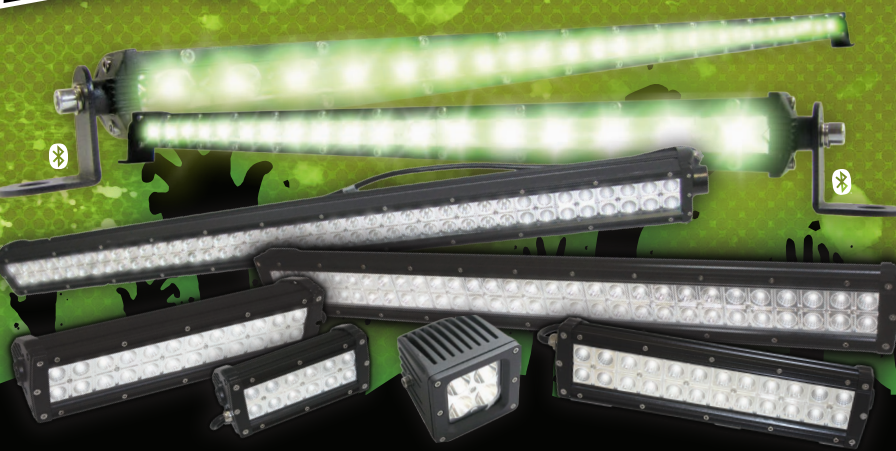

PART #	DESCRIPTION	QTY IN STOCK
LT44015	WIDE OPEN LIGHT BAR	100
LT31515CV	WIDE OPEN DBL LIGHT BAR	67
LT41520	WIDE OPEN LIGHT BAR	49
LT44RGBW	Spot Cree RGBW Slim Bar with B	44
LT62RGBW	31in Cree RGBW DBL Bar with B	29
LT86RGBW	43in Cree RGBW Double Bar RGBW	28
LT42RGBW	22in RGBW CURVE Double with B	18
LT22510CV	WIDE OPEN DBL LIGHT BAR	14
LT31RGBW	31in Cree RGBW Slim Bar with B	5
LT43RGBW	43in Cree RGBW Slim Bar with B	5

Ask your rep for offer details.

LIMITED QUANTITIES AVAILABLE!